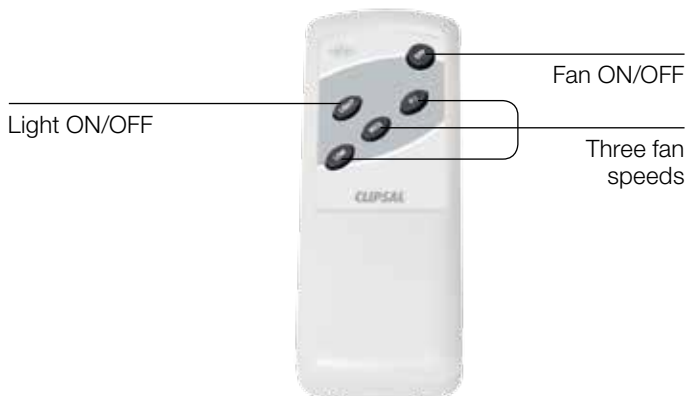

Remote control unit

Features and benefits

- Energy efficient
- Remote control (RF) with cradle
- High-performance airflow
- Quiet operation
- 1300mm (52") diameter to suit most rooms
- Pre-wired with light
- Operate multiple fans from a single remote control
- Three-speed fan wall switch
- ON/OFF light control
- Hangsure mounting bracket
- Three-year warranty