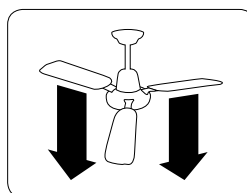

Airflow Ceiling Fans come in three-, four- and five-blade models, with Australia's largest selection of fan controllers, which includes remote controls for added convenience.

With the backing of Clipsal's three-year warranty and trusted after-sales service, you can have peace of mind that you are getting the highest quality and reliability from Australia's number one electrical brand.

A simple way to save energy

Airflow Ceiling Fans are reversible to provide year-round comfort; circulating a cool breeze in summer and directing warm air down from the ceiling in winter.

When cool or warm air is well circulated around a room, air conditioning can operate on a lower setting in winter and summer, which helps reduce power bills. Airflow Ceiling Fans are also economical to run, using minimal electricity.

The right look for your home

Available in a combination of colours and styles, from crisp and contemporary white to the modern look of stainless steel — the Airflow Ceiling Fan range is designed to suit any décor and provide a solution for every lifestyle.

Three-, four- and five-blade fans are supplied with the popular Clipsal C2000 Series Switches. An extensive range of accessories are also available, including remote controls, mounting kits for raked ceilings and oyster light kits.

Reversing switch